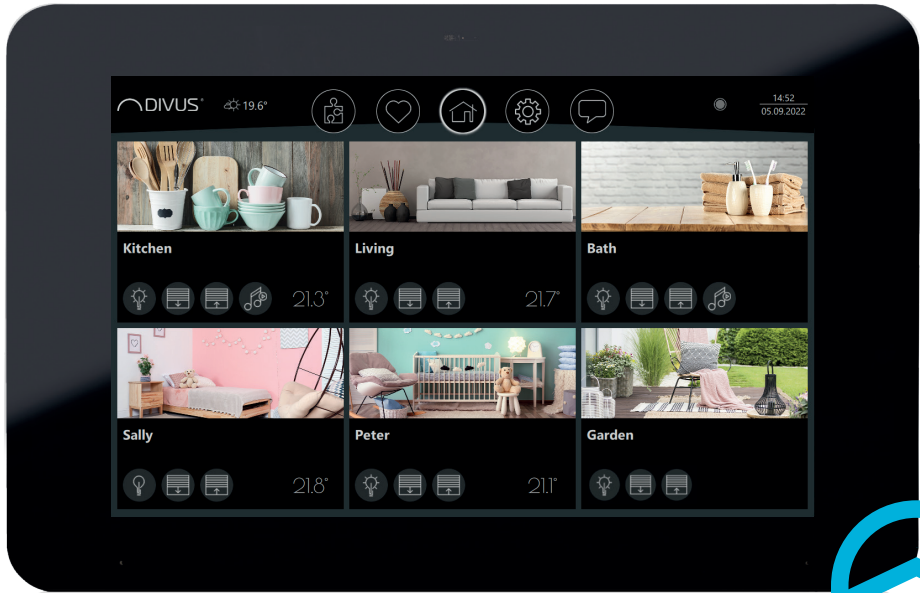

DIVUS[®]

Show it. Control it.

KNX IQ

Brings smartness into your building

KNX IQ

KNX Stand Alone Panel

The cost-effective entry into the world of building visualization. KNX IQ manages and controls your electrical installation. KNX IQ is a stand alone panel through which the entire home automation of the apartment can be viewed and controlled. As an on-wall mounted device, it can be retrofitted and protrudes only slightly out of the wall.

The 8" (20.32 cm) touch panel with a capacitive multi-touch display is available with and without KNX interface. It is the all-embracing solution as intercom indoor station and IP cam viewer for your home and office. **The new DIVUS KNX IQ08 TPS already supports KNX Secure!**

A PANEL WITH MANY FEATURES

The apps DIVUS VISION, DIVUS IQ LAUNCHER, DIVUS VIDEOPHONE, DIVUS KIBRO, DIVUS IP CAM VIEWER and DIVUS SCREENCLEANER are included.

Freely available mobile app for access via the local network and/or control on the move via the **DIVUS CLOUD**.

KNX IQ

with integrated DIVUS VISION software

The user interface DIVUS VISION convinces with its simplicity in the implementation by the system integrator and control by the house owner. Lights, shading, temperature, music, alarms can be managed and controlled through the panel. In addition, smart devices can be integrated into the visualization.