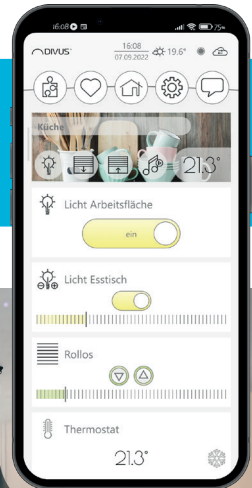

DIVUS[®]

Show it. Control it.

KNX IQ

Brings smartness into your building

KNX IQ

KNX Stand Alone Panel

The cost-effective entry into the world of building visualization. KNX IQ manages and controls your electrical installation. KNX IQ is a stand alone panel through which the entire home automation of the apartment can be viewed and controlled. As an on-wall mounted device, it can be retrofitted and protrudes only slightly out of the wall.

The 8" (20.32 cm) touch panel with a capacitive multi-touch display is available with and without KNX interface. It is the all-embracing solution as intercom indoor station and IP cam viewer for your home and office. **The new DIVUS KNX IQ08 TPS already supports KNX Secure!**

A PANEL WITH MANY FEATURES

The apps DIVUS VISION, DIVUS IQ LAUNCHER, DIVUS VIDEOPHONE, DIVUS KIBRO, DIVUS IP CAM VIEWER and DIVUS SCREENCLEANER are included.

Freely available mobile app for access via the local network and/or control on the move via the **DIVUS CLOUD**.

KNX IQ can score with the following features:

CONTROLLABLE ELEMENTS

- Illumination (on/off, dimming, RGB(W), tunable white)
- Heating / Cooling
- Shutter (short/long press)
- Venetian blinds (short/long press)
- Forced guidance
- KNX scenes
- Sequences (in addition to KNX scenes)
- Music (KNX)
- Generic values (on/off, percent etc.)
- IP cameras (IPCamViewer)
- Intercom (Videophone)
- Weather station *